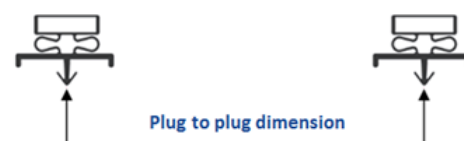

SPARE PARTS – REFRIGERATOR PLUG-IN GASKETS

REFRIGERATOR GASKETS FOR BAR COUNTERS

- Suitable only for Toni bar counters
- Plug-in refrigerator gaskets
- Plug to plug dimension

TYPES

Refrigerated bar counters	Type	Plug to plug dimension	Note
Hinge door	HVŠ	466 x 733 mm	
Double drawer	HPŠM	466 x 308 mm	Small drawer
	HPŠV	466 x 384 mm	Large drawer
Triple drawer	HPŠT	466 x 217 mm	
Drawer 1/3 + 2/3	HPŠT	466 x 217 mm	Small drawer 1/3
	HPŠ23	466 x 475 mm	Large drawer 2/3

REFRIGERATOR GASKETS FOR KITCHEN COUNTERS

- Suitable only for Toni kitchen counters
- Plug-in refrigerator gaskets
- Plug to plug dimension

TYPES

Refrigerated kitchen counters	Type	Plug to plug dimension	Note
Hinge door	HVK	426 x 613 mm	GN 1/1
Hinge door – old version	HVKS	436 x 633 mm	Old version, plug-in gasket
Hinge door – bakery	HV-PEK	496 x 613 mm	EN 400x600
Hinge door – bakery high door	HV-PEKV	496 x 733 mm	from 09/2014
Double drawer	HPKD	426 x 286 mm	
Triple drawer	HPKT	426 x 177 mm	
Drawer – bakery 1/4	HP-PEK14	496 x 152 mm	from 09/2014